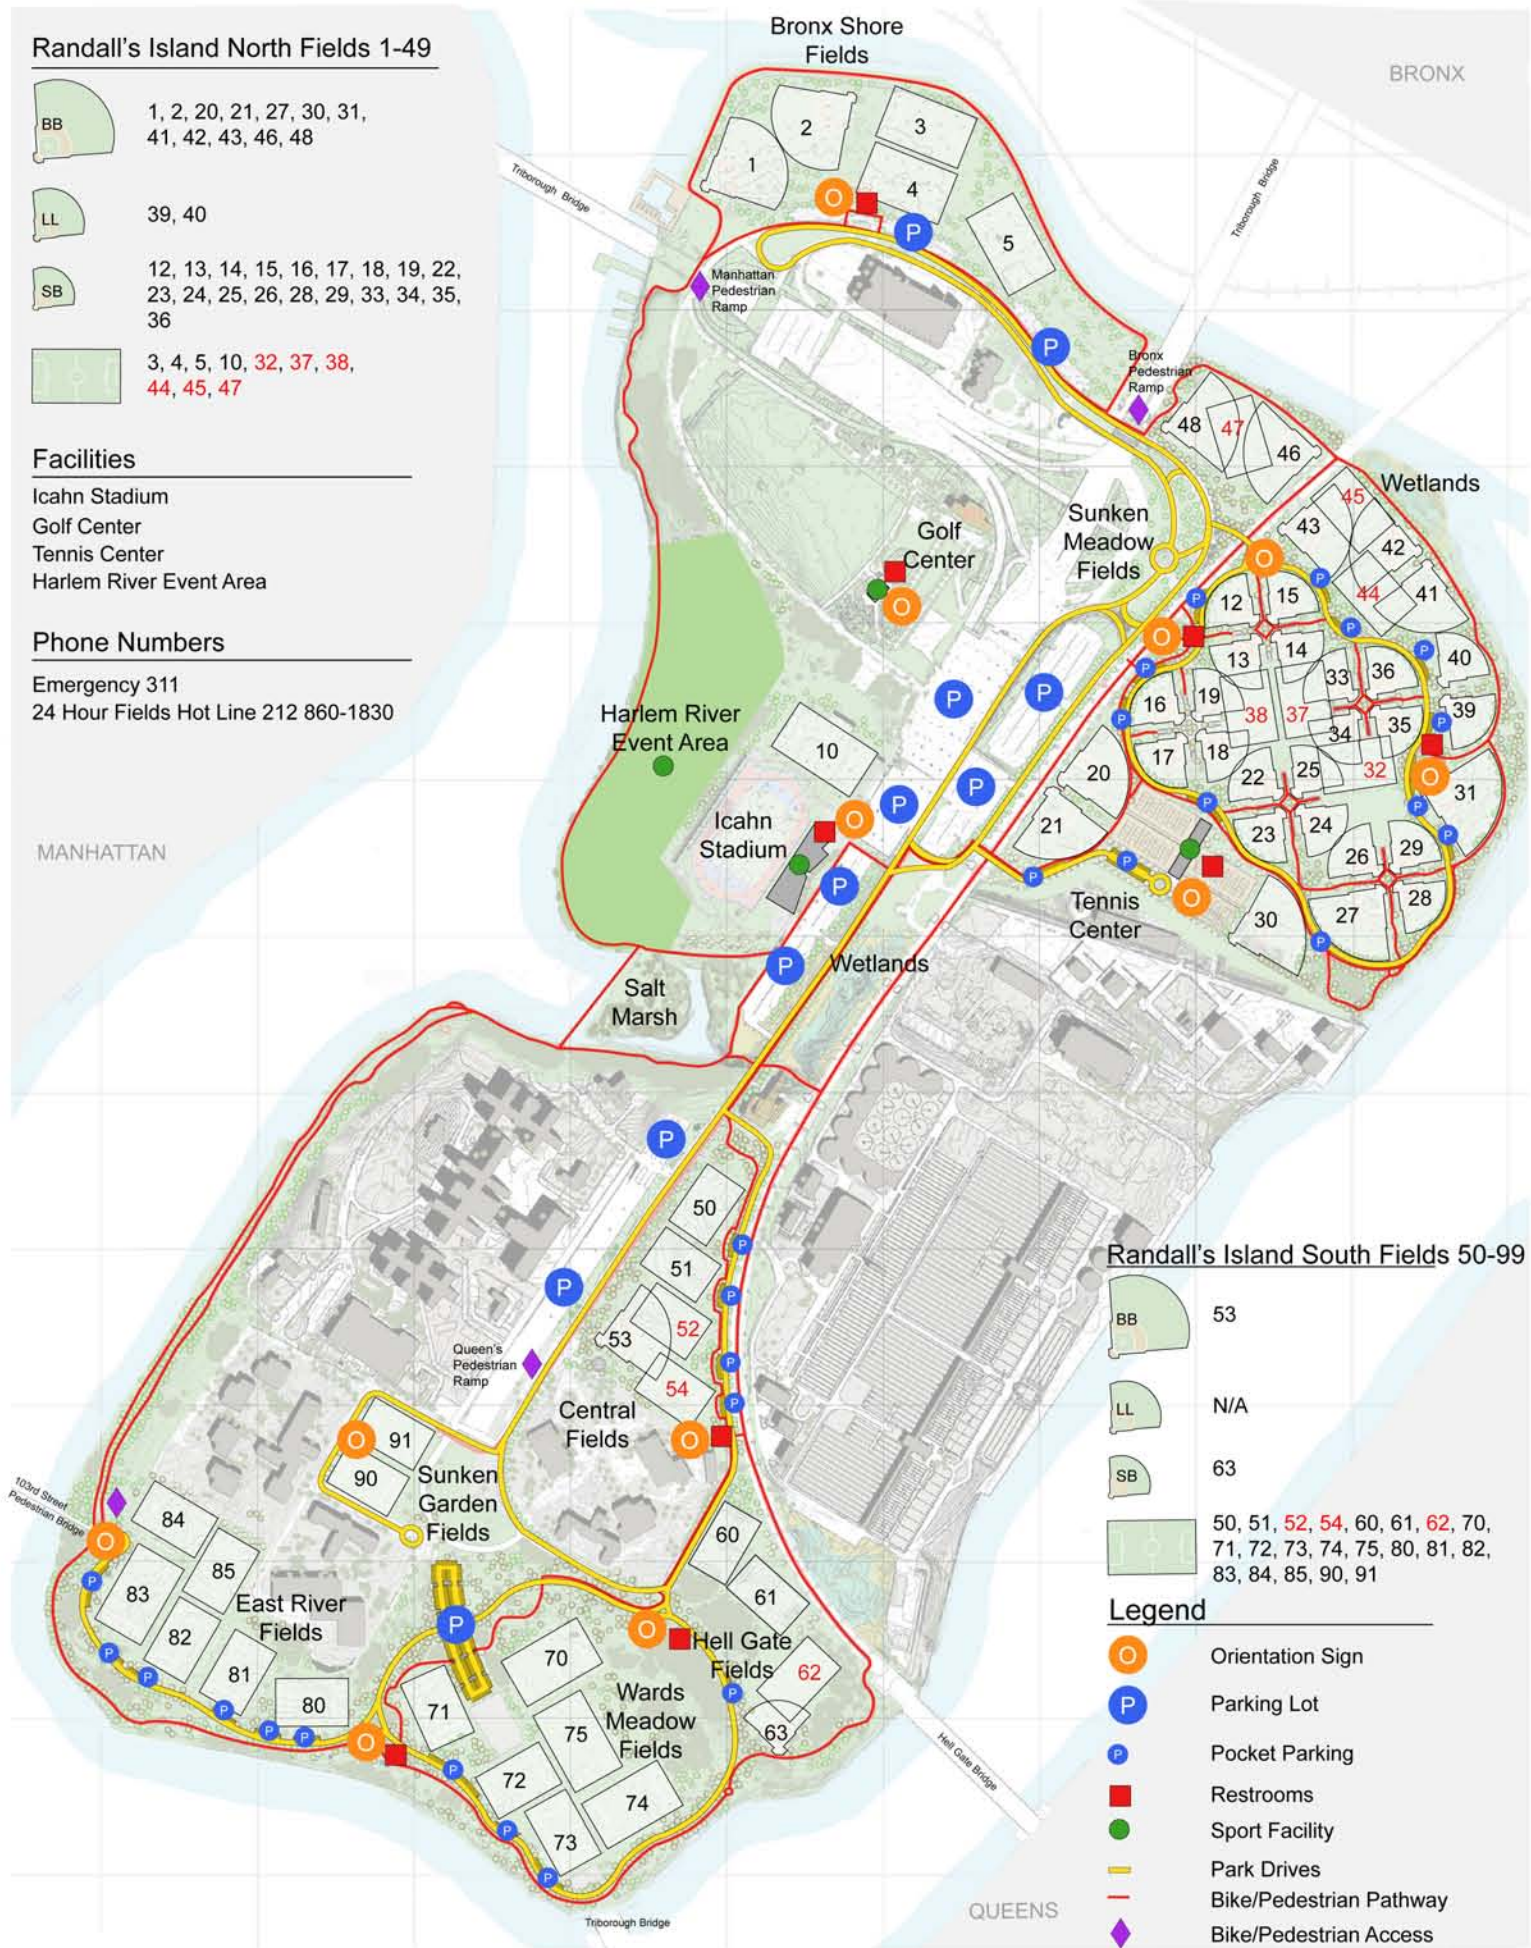

Randall's Island North Fields 1-49

-  1, 2, 20, 21, 27, 30, 31, 41, 42, 43, 46, 48
-  39, 40
-  12, 13, 14, 15, 16, 17, 18, 19, 22, 23, 24, 25, 26, 28, 29, 33, 34, 35, 36
-  3, 4, 5, 10, 32, 37, 38, 44, 45, 47

Facilities

- Icahn Stadium
- Golf Center
- Tennis Center
- Harlem River Event Area

Phone Numbers

- Emergency 311
- 24 Hour Fields Hot Line 212 860-1830

MANHATTAN

Randall's Island South Fields 50-99

-  53
-  N/A
-  63
-  50, 51, 52, 54, 60, 61, 62, 70, 71, 72, 73, 74, 75, 80, 81, 82, 83, 84, 85, 90, 91

Legend

-  Orientation Sign
-  Parking Lot
-  Pocket Parking
-  Restrooms
-  Sport Facility
-  Park Drives
-  Bike/Pedestrian Pathway
-  Bike/Pedestrian Access